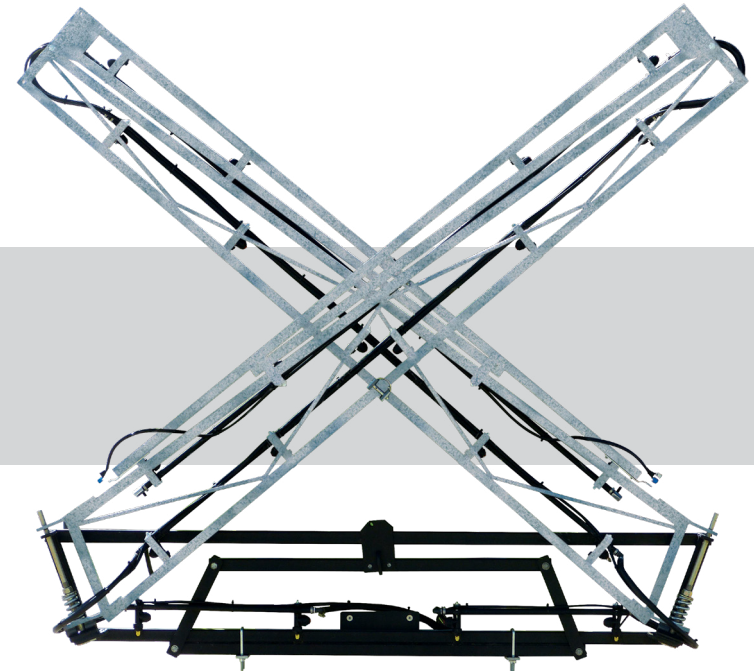

Pinnacle™ 'Plus' - 12m Boom (with Self-Levelling Kit)

SKU: ABM120PS

Pinnacle 'Plus' booms are made from galvanised steel and have a self-leveling kit included, providing a consistent, even spray application every time. The boom is fitted with a breakaway function to protect both the boom and your property in the event of a collision. The Pinnacle 'Plus' has a unique flat-fold design that keeps the centre of gravity low, minimising stress on both the spray unit and the boom. The boom is supplied also with all U-bolts and nuts required for mounting for ease of fitment to your existing spray rig.

- » Self-levelling booms allows boom to ride smoothly over uneven terrain
- » Breakaway boom with nozzle protection
- » Non drip nozzle bodies with Teejet AIXR Air Induction spray tips
- » Easy to mount onto your existing sprayer!
- » Hot dipped galvanised steel framework
- » Optional upgrade to Tri-nozzle bodies

SPECIFICATIONS

Weight	N/A
Dimensions (L W H)	11,752 x 224 x 450mm