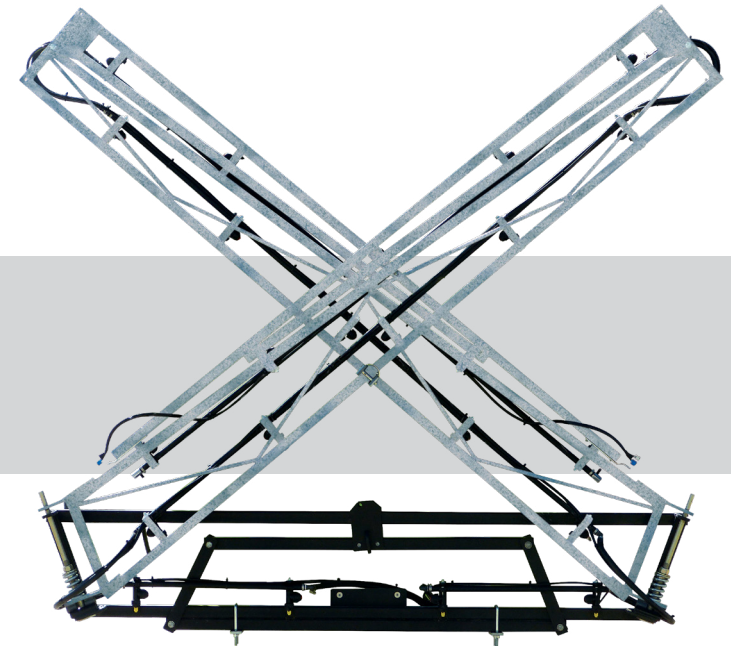

# Pinnacle™ ‘Plus’ - 10m Boom (with Self-Levelling Kit)

SKU: ABM100PS

Pinnacle ‘Plus’ booms are made from galvanised steel and have a self-leveling kit included, providing a consistent, even spray application every time. The boom is fitted with a breakaway function to protect both the boom and your property in the event of a collision. The Pinnacle ‘Plus’ has a unique flat-fold design that keeps the centre of gravity low, minimising stress on both the spray unit and the boom. The boom is supplied also with all U-bolts and nuts required for mounting for ease of fitment to your existing spray rig.

- » Self-levelling booms allows boom to ride smoothly over uneven terrain
- » Breakaway boom with nozzle protection
- » Non drip nozzle bodies with Teejet AIXR Air Induction spray tips
- » Easy to mount onto your existing sprayer!
- » Hot dipped galvanised steel framework
- » Optional upgrade to Tri-nozzle bodies

### SPECIFICATIONS

Weight	N/A
Dimensions (L W H)	9681 x 224 x 419mm