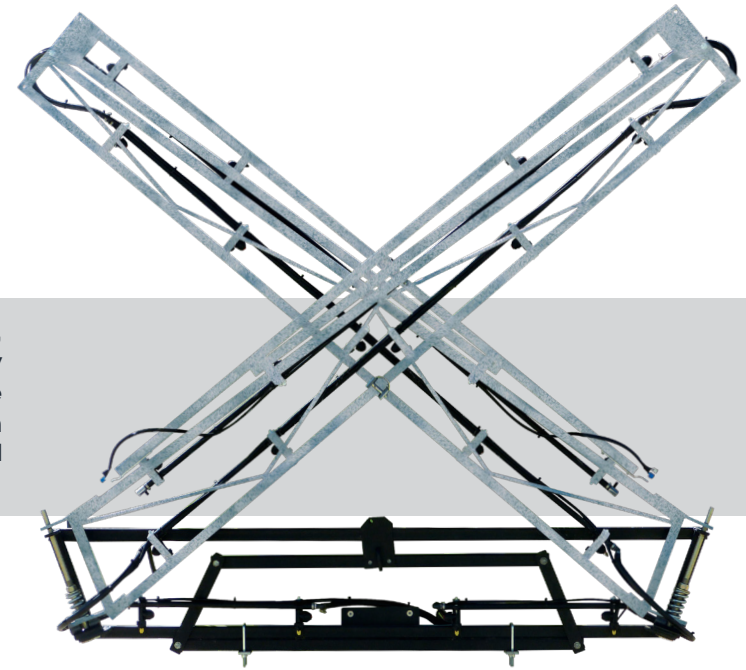

# Pinnacle™ 'Plus' - 8m Boom (with Self-Levelling Kit)

SKU: ABM080PS

Pinnacle 'Plus' booms are made from galvanised steel and have a self-leveling kit included, providing a consistent, even spray application every time. The boom is fitted with a breakaway function to protect both the boom and your property in the event of a collision. The Pinnacle 'Plus' has a unique flat-fold design that keeps the centre of gravity low, minimising stress on both the spray unit and the boom. The boom is supplied also with all U-bolts and nuts required for mounting for ease of fitment to your existing spray rig.

- » Self-levelling booms allows boom to ride smoothly over uneven terrain
- » Breakaway boom with nozzle protection
- » Non drip nozzle bodies with Teejet AIXR Air Induction spray tips
- » Easy to mount onto your existing sprayer!
- » Hot dipped galvanised steel framework
- » Optional upgrade to Tri-nozzle bodies

### SPECIFICATIONS

Weight	N/A
Dimensions (L W H)	7751 x 224 x 419mm