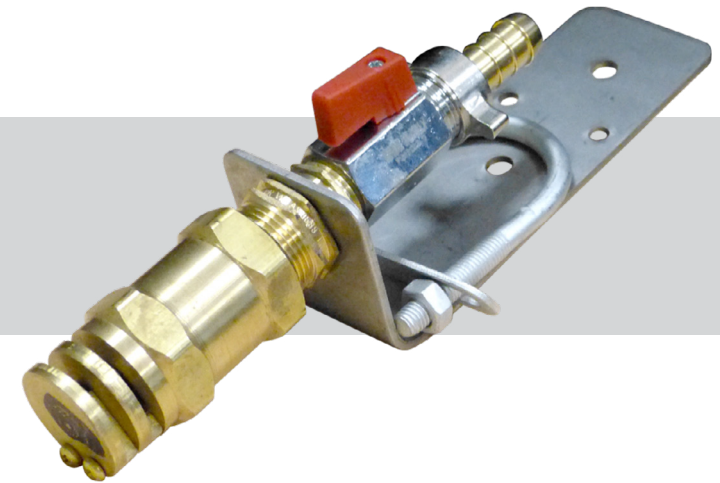

# Boomless Nozzle Kit – 17m Spray Width

SKU: ABK20

TTi's boomless nozzle kits are perfect for rough terrain and hard-to-reach areas. They allow you to target those areas that standard booms can't get to. The boomless range is well designed to give a consistent and even spray pattern. The boomless sprayer comes with interchangeable plates. With a quick and easy plate change, you can turn your sprayer from a 180-degree swath to a 90-degree swath to give the user greater control over their spraying and reduce chemical usage by not spraying areas unnecessarily.

- » Use with ATV, 3PL or ute sprayers
- » 17m Spray Width
- » Can be used as 180° swath or 90° swath by swapping nozzle plates
- » On / off ball valve tap
- » Steel mounting bracket
- » 10mm hose tail supplied
- » Ideal for rough country spraying & locust control
- » Optimum mounting height between 0.5m & 1.0m above ground
- » Minimum pump capacity 30L/min

### SPECIFICATIONS

Weight	0.5kg
Dimensions (L W H)	50 x 69 x 210mm