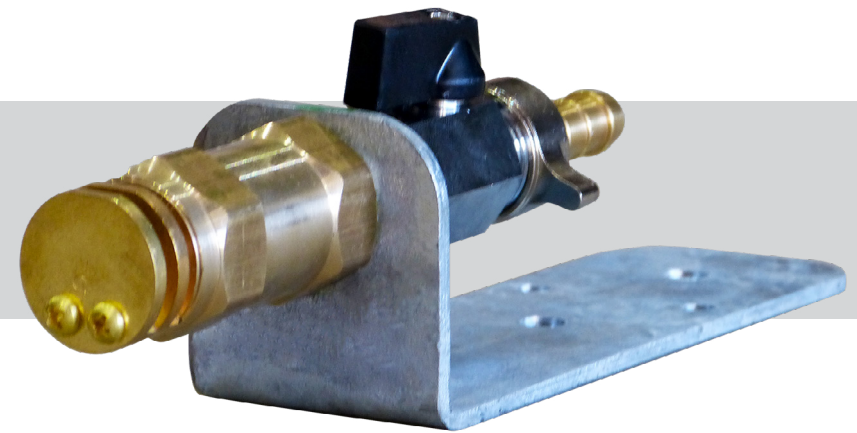

# Boomless Nozzle Kit – 15m Spray Width

SKU: ABK05

TTi's boomless nozzle kits are perfect for rough terrain and hard-to-reach areas. They allow you to target those areas that standard booms can't get to. The boomless range is well designed to give a consistent and even spray pattern. The boomless sprayer comes with interchangeable plates. With a quick and easy plate change, you can turn your sprayer from a 180-degree swath to a 90-degree swath to give the user greater control over their spraying and reduce chemical usage by not spraying areas unnecessarily.

- » Mounts Easily to ATVs, Field Sprayers, Linkage Sprayers, Utes & more
- » 15m Spray Width
- » Can be used as 180° swath or 90° swath by swapping nozzle plates
- » On / off ball valve tap
- » Steel mounting bracket
- » 10mm hose tail supplied
- » Ideal for rough country spraying & locust control
- » Optimum mounting height between 0.5m & 1.0m above ground
- » Minimum pump capacity 11L/min

### SPECIFICATIONS

Weight	0.5kg
Dimensions (L W H)	50 x 69 x 199mm