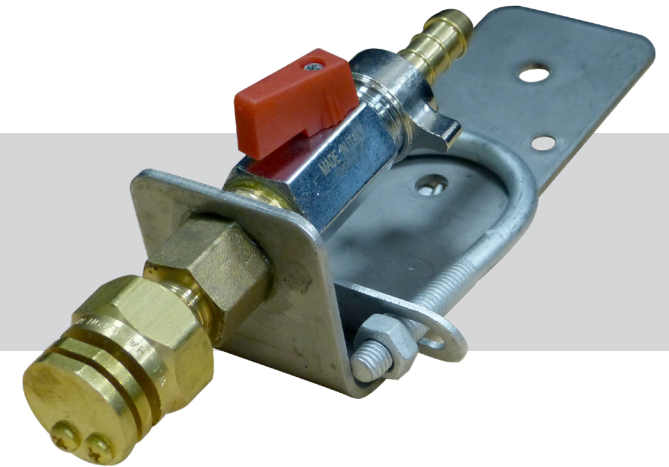

Boomless Nozzle Kit – 7m Spray Width

SKU: ABK02

TTi's boomless nozzle kits are perfect for rough terrain and hard-to-reach areas. They allow you to target those areas that standard booms can't get to. The boomless range is well designed to give a consistent and even spray pattern. The boomless sprayer comes with interchangeable plates. With a quick and easy plate change, you can turn your sprayer from a 180-degree swath to a 90-degree swath to give the user greater control over their spraying and reduce chemical usage by not spraying areas unnecessarily.

- » Use with ATV, 3PL or ute sprayers
- » 7m Spray Width
- » Can be used as 180° swath or 90° swath by swapping nozzle plates
- » On / off ball valve tap
- » Steel mounting bracket
- » 10mm hose tail supplied
- » Ideal for rough country spraying & locust control
- » Optimum mounting height between 0.5m & 1.0m above ground
- » Minimum pump capacity 7L/min

SPECIFICATIONS

Weight	0.5kg
Dimensions (L W H)	50 x 69 x 193mm