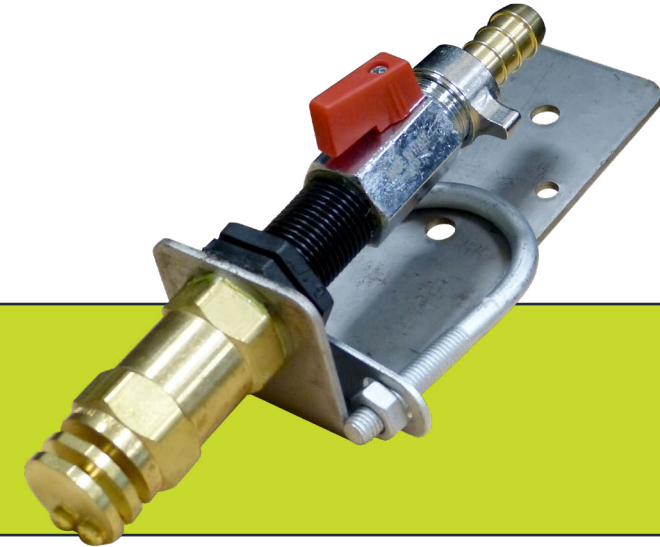

## SPRAY ACCESSORIES

# Boomless Nozzle Kit #10

CODE: ABK10

Boomless nozzle kit – #10 nozzle

- » Use with ATV, 3PL or ute sprayers to spread your spray further
- » Can be used as 180° swath or 90° swath by swapping nozzle plates
- » Ideal for rough country spraying and locust control
- » Optimum mounting height between 0.5m and 1m above ground
- » Includes brass boomless nozzle, steel mounting bracket, on/off tap with ½" Male BSP fitting
- » Can be easily changed from one side to two side spraying
- » Sprays up to 147L/ha
- » Minimum pump capacity 20L/min